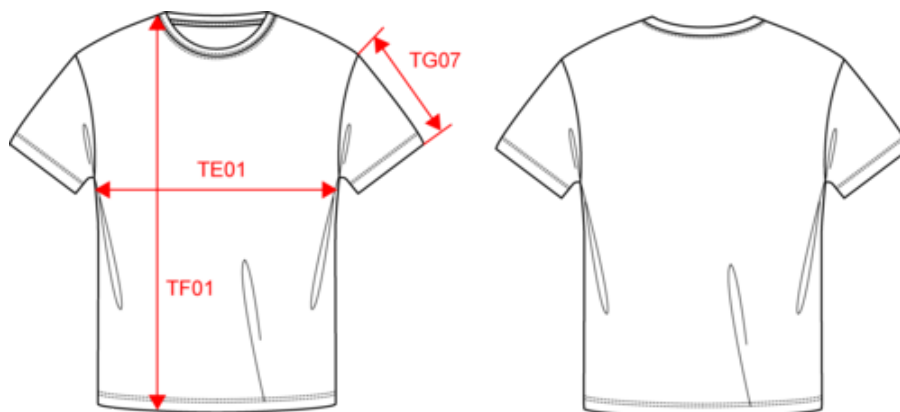

### Dimensions (cm)

Measurements in cm	XXS	XS	S	M	L	XL	XXL	3XL	4XL	5XL
W05 (M) - 1/2 chest width at 1.5cm below armhole	44.00	47.00	50.00	53.00	56.00	59.00	62.00	65.00	68.00	71.00
H05 (M) - Total height	66.00	68.00	70.00	72.00	74.00	76.00	78.00	80.00	82.00	84.00
H15B (L) - Sleeve length with cuff	15.50	16.00	16.50	17.00	17.50	18.00	18.50	19.00	19.50	20.00
H15C (M) - Short sleeve length	15.50	16.00	16.50	17.00	17.50	18.00	18.50	19.00	19.50	20.00
TE01 - 1/2 chest width at 1.5cm below armhole	44.00	47.00	50.00	53.00	56.00	59.00	62.00	65.00	68.00	71.00
TF01 - Total height from HSP	66.00	68.00	70.00	72.00	74.00	76.00	78.00	80.00	82.00	84.00
TG07 - Short sleeve length	15.50	16.00	16.50	17.00	17.50	18.00	18.50	19.00	19.50	20.00